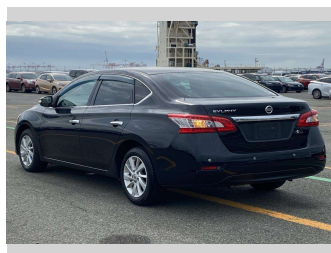

2013 Nissan Bluebird Sylphy G

Purchase Price **\$12,990**
Includes GST, Registration & Licensing

Finance may be available on this vehicle. Ask one of our friendly staff for more information.

Gain peace of mind with Mechanical Breakdown Insurance. **Ask us how.**

Body Style
4 door, Sedan

Odometer
55,846 km

Engine
1800 cc, Internal Combustion

Fuel Type
Petrol

Transmission
Automatic, Front Wheel

Wheels
-

VIN
7AT0DH7FX24012024

Interior
Black