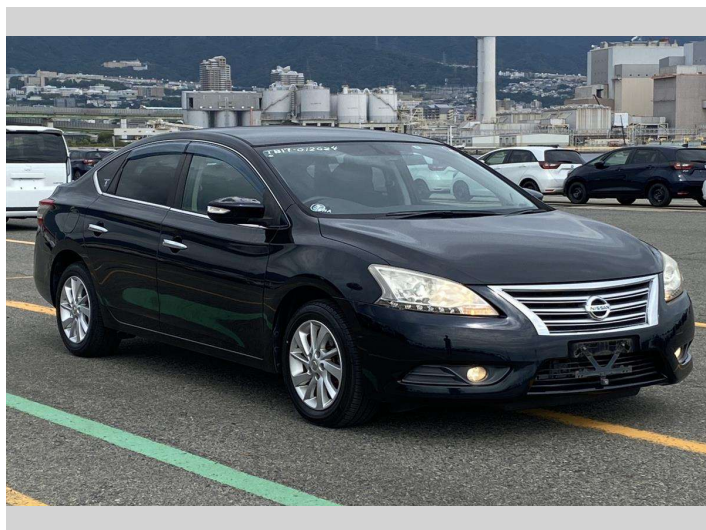

2013 Nissan Bluebird Sylphy G

Purchase Price **\$12,990**
Includes GST, Registration & Licensing

Finance may be available on this vehicle. Ask one of our friendly staff for more information.

Gain peace of mind with Mechanical Breakdown Insurance. **Ask us how.**

Body Style
4 door, Sedan

Odometer
55,846 km

Engine
1800 cc, Internal Combustion

Fuel Type
Petrol

Transmission
Automatic, Front Wheel

Wheels
-

VIN
7AT0DH7FX24012024

Interior
Black