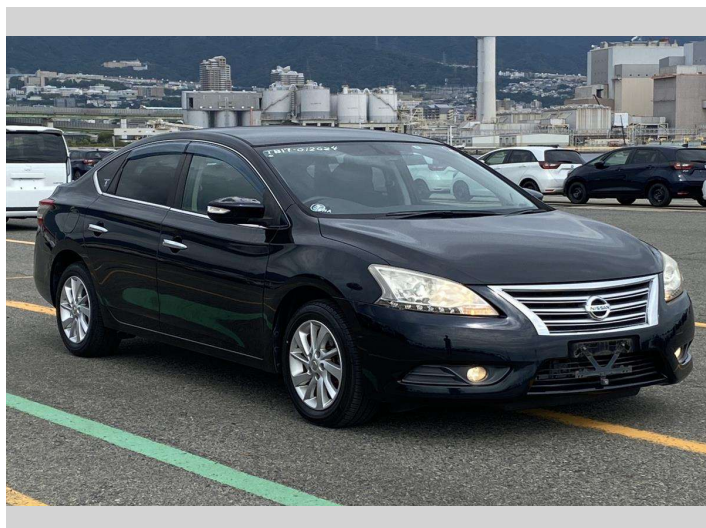

2013 Nissan Bluebird Sylphy G

Purchase Price **\$12,990**
Includes GST, Registration & Licensing

Finance may be available on this vehicle. Ask one of our friendly staff for more information.

Gain peace of mind with Mechanical Breakdown Insurance. **Ask us how.**

Body Style
4 door, Sedan

Odometer
55,846 km

Engine
1800 cc, Internal Combustion

Fuel Type
Petrol

Transmission
Automatic, Front Wheel

Wheels
-

VIN
-

Interior
Black