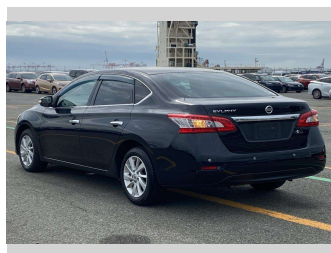

2013 Nissan Bluebird Sylphy G

Purchase Price **\$12,990**
Includes GST, Registration & Licensing

Finance may be available on this vehicle. Ask one of our friendly staff for more information.

Gain peace of mind with Mechanical Breakdown Insurance. **Ask us how.**

Body Style
4 door, Sedan

Odometer
55,846 km

Engine
1800 cc, Internal Combustion

Fuel Type
Petrol

Transmission
Automatic, Front Wheel

Wheels
-

VIN
-

Interior
Black