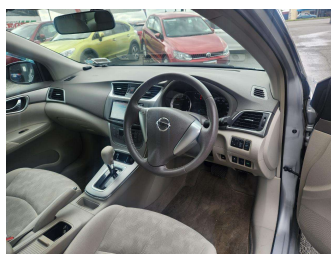

2013 Nissan Bluebird Sylphy X

Purchase Price **\$13,990**
Includes GST, Registration & Licensing

Finance may be available on this vehicle. Ask one of our friendly staff for more information.

Gain peace of mind with Mechanical Breakdown Insurance. **Ask us how.**

Top features

- » 2 Air Bags
- » ABS Braking
- » Air Con
- » ESC
- » Keyless Entry
- » Keyless Start
- » Power Mirrors
- » Power Steering
- » Push Button Start
- » Radio
- » Retractable Mirrors

Body Style
4 door, Sedan

Odometer
24,989 km

Engine
1800 cc, Internal Combustion

Fuel Type
Petrol

Transmission
Automatic, Front Wheel

Wheels
-

VIN
7AT0DH7FX22003818

Interior
Beige

Safety
-

Reg No.
PPN318

Ext Colour
Silver

History
Ex-Overseas, 3 owners

Seats
5 seats, Cloth

CO2 Emissions
-

Energy Economy
-

-

-