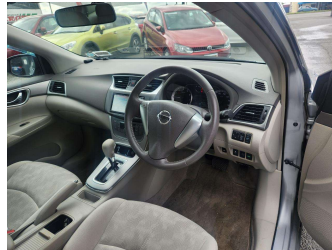

2013 Nissan Bluebird Sylphy X

Purchase Price **\$13,990**
Includes GST, Registration & Licensing

Finance may be available on this vehicle. Ask one of our friendly staff for more information.

Gain peace of mind with Mechanical Breakdown Insurance. **Ask us how.**

Top features

- » 2 Air Bags
- » ABS Braking
- » Air Con
- » ESC
- » Keyless Entry
- » Keyless Start
- » Power Mirrors
- » Power Steering
- » Push Button Start
- » Radio
- » Retractable Mirrors

Body Style
4 door, Sedan

Odometer
24,989 km

Engine
1800 cc, Internal Combustion

Fuel Type
Petrol

Transmission
Automatic, Front Wheel

Wheels
-

VIN
7AT0DH7FX22003818

Interior
Beige

Safety
-

Reg No.
PPN318

Ext Colour
Silver

History
Ex-Overseas, 3 owners

Seats
5 seats, Cloth

CO2 Emissions
-

Energy Economy
-

-

-