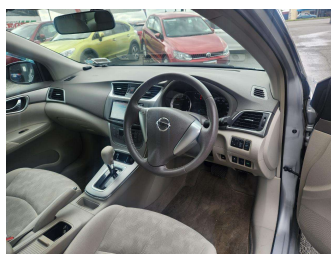

2013 Nissan Bluebird Sylphy X

Purchase Price **\$13,990**
Includes GST, Registration & Licensing

Finance may be available on this vehicle. Ask one of our friendly staff for more information.

Gain peace of mind with Mechanical Breakdown Insurance. **Ask us how.**

Top features

- » 2 Air Bags
- » ABS Braking
- » Air Con
- » ESC
- » Keyless Entry
- » Keyless Start
- » Power Mirrors
- » Power Steering
- » Push Button Start
- » Radio
- » Retractable Mirrors

Body Style
4 door, Sedan

Odometer
24,989 km

Engine
1800 cc, Internal Combustion

Fuel Type
Petrol

Transmission
Automatic, Front Wheel

Wheels
-

VIN
7AT0DH7FX22003818

Interior
Beige

Safety
-