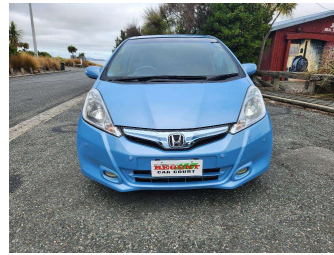

2012 Honda Fit Hybrid Smart Selection

Purchase Price **\$12,990**
Includes GST, Registration & Licensing

Finance may be available on this vehicle. Ask one of our friendly staff for more information.

Gain peace of mind with Mechanical Breakdown Insurance. **Ask us how.**

Body Style
5 door, Hatchback

Odometer
60,164 km

Engine
1300 cc, Hybrid

Fuel Type
Hybrid

Transmission
Automatic

Wheels
-

VIN
7AT08G2YX23230318

Interior
Black