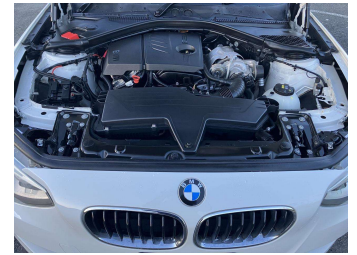

2012 BMW 116i M Sports

Purchase Price **\$13,990**
Includes GST, Registration & Licensing

Finance may be available on this vehicle. Ask one of our friendly staff for more information.

Gain peace of mind with Mechanical Breakdown Insurance. **Ask us how.**

Body Style
5 door, Hatchback

Odometer
51,430 km

Engine
1600 cc, Internal Combustion

Fuel Type
Petrol

Transmission
Automatic

Wheels
-

VIN
WBA1A12060J203289

Interior
Black