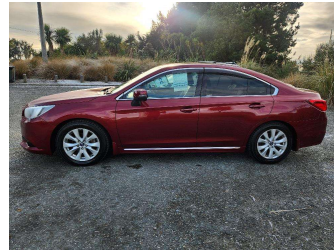

2015 Subaru Legacy B4 2.5 Eyesight

Purchase Price **\$15,990**
Includes GST, Registration & Licensing

Finance may be available on this vehicle. Ask one of our friendly staff for more information.

Gain peace of mind with Mechanical Breakdown Insurance. **Ask us how.**

Body Style
4 door, Sedan

Odometer
114,725 km

Engine
2500 cc, Internal Combustion

Fuel Type
Petrol

Transmission
Automatic, All Wheel Drive

Wheels
-

VIN
7AT0GF0BX24005678

Interior
Black