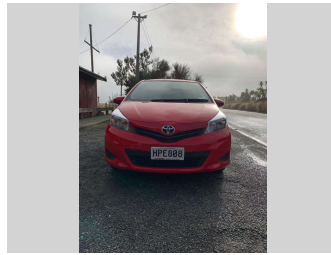

# 2014 Toyota Yaris 1.3P Hatch5 4A

**Purchase Price** **\$14,990**  
Includes GST, Registration & Licensing

Finance may be available on this vehicle. Ask one of our friendly staff for more information.

Gain peace of mind with Mechanical Breakdown Insurance. **Ask us how.**

Body Style  
**5 door, Hatchback**

Odometer  
**26,987 km**

Engine  
**1300 cc, Internal Combustion**

Fuel Type  
**Petrol**

Transmission  
**Automatic, Front Wheel**

Wheels  
**15", Hubcap**

VIN  
**JTDKW3D390D554059**