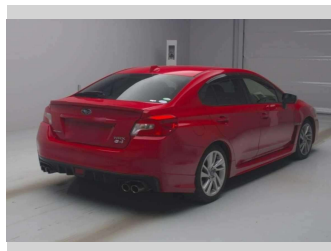

# 2015 Subaru WRX S4 2.0 GT Eyesight

**Purchase Price** **\$16,990**  
Includes GST, Registration & Licensing

Finance may be available on this vehicle. Ask one of our friendly staff for more information.

Body Style  
**4 door, Sedan**

Odometer  
**189,200 km**

Engine  
**2000 cc, Internal Combustion**

Fuel Type  
**Petrol**

Transmission  
**Automatic, All Wheel Drive**

Wheels  
-

VIN  
-

Interior  
**Black**