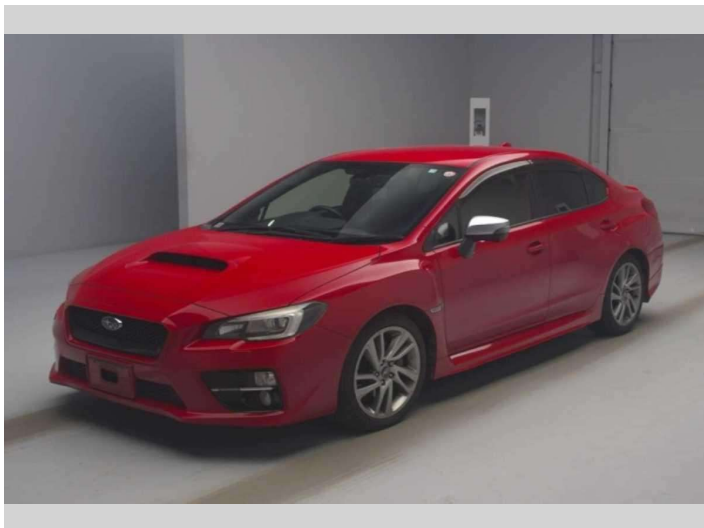

# 2015 Subaru WRX S4 2.0 GT Eyesight

**Purchase Price** **\$16,990**  
Includes GST, Registration & Licensing

Finance may be available on this vehicle. Ask one of our friendly staff for more information.

Body Style  
**4 door, Sedan**

Odometer  
**189,200 km**

Engine  
**2000 cc, Internal Combustion**

Fuel Type  
**Petrol**

Transmission  
**Automatic, All Wheel Drive**

Wheels  
-

VIN  
-

Interior  
**Black**