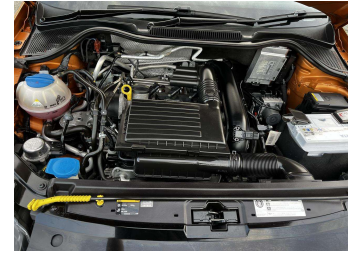

2015 Volkswagen Cross Polo

Purchase Price **$14,990**
Includes GST, Registration & Licensing

Finance may be available on this vehicle. Ask one of our friendly staff for more information.

Gain peace of mind with Mechanical Breakdown Insurance. **Ask us how.**

1. **Top features**
2. » 2 Air Bags
   - » ABS Braking
   - » Air Con
   - » Alloy Wheels
   - » ESC
   - » Face Lift Model
   - » Fog Lamps
   - » Power Mirrors
   - » Power Steering
   - » Radio
   - » Rear Wiper
   - » Remote Central Locking

Body Style
5 door, Hatchback

Odometer
85,337 km

Engine
1200 cc, Internal Combustion

Fuel Type
Petrol

Transmission
Automatic

Wheels
-

VIN
WVWZZZ6RZFU049332

Interior
Black

Safety

Based on 2023 UCSR rating for 10-17 models

Reg No.
-

Ext Colour
Orange

History
Ex-Overseas

Seats
5 seats, Cloth

CO2 Emissions
★★★★☆
127 grams/km

Energy Economy
★★★★☆☆

Annual fuel cost of $2,160
5.5L per 100km

Cost per year is an estimate based on petrol price of $2.80 per litre and an average distance of 14000 km. Emissions and Energy Economy figures standardised to 3P WLTP.

Stock ID: 47223

Regent Car Court | Phone 0276122217 | Email south@regentcars.co.nz
167-169 Clyde Street, Invercargill 9810, New Zealand
www.regentcars.co.nz