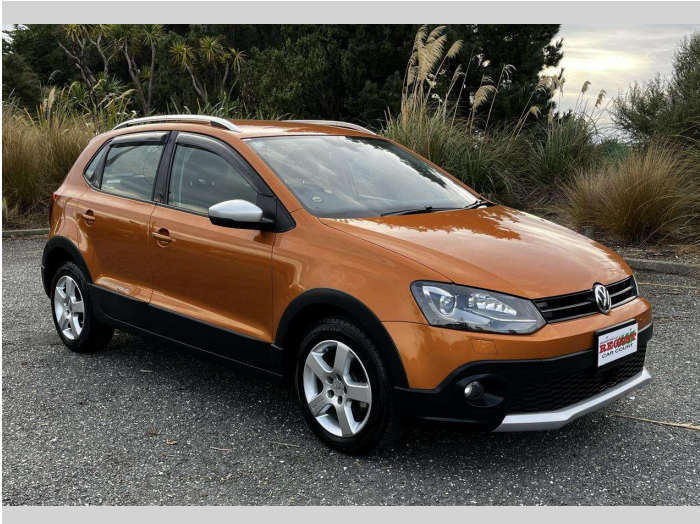

# 2015 Volkswagen Cross Polo

**Purchase Price** **\$14,990**  
Includes GST, Registration & Licensing

Finance may be available on this vehicle. Ask one of our friendly staff for more information.

Gain peace of mind with Mechanical Breakdown Insurance. **Ask us how.**

Body Style  
**5 door, Hatchback**

Odometer  
**85,337 km**

Engine  
**1200 cc, Internal Combustion**

Fuel Type  
**Petrol**

Transmission  
**Automatic**

Wheels  
-

VIN  
**WVWZZZ6RZFU049332**

Interior  
**Black**