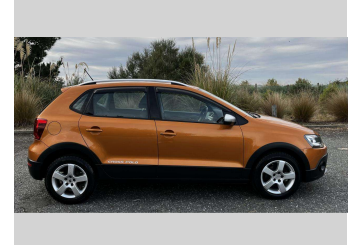

# 2015 Volkswagen Cross Polo

**Purchase Price** **\$14,990**  
Includes GST, Registration & Licensing

Finance may be available on this vehicle. Ask one of our friendly staff for more information.

Gain peace of mind with Mechanical Breakdown Insurance. **Ask us how.**

Body Style  
**5 door, Hatchback**

Odometer  
**85,337 km**

Engine  
**1200 cc, Internal Combustion**

Fuel Type  
**Petrol**

Transmission  
**Automatic**

Wheels  
-

VIN  
**WVWZZZ6RZFU049332**

Interior  
**Black**