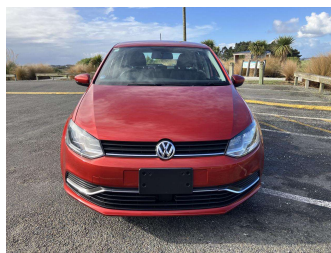

2014 Volkswagen Polo TSI Confort Line

Purchase Price **\$13,990**
Includes GST, Registration & Licensing

Finance may be available on this vehicle. Ask one of our friendly staff for more information.

Gain peace of mind with Mechanical Breakdown Insurance. **Ask us how.**

Body Style
5 door, Hatchback

Odometer
45,207 km

Engine
1200 cc, Internal Combustion

Fuel Type
Petrol

Transmission
Automatic

Wheels
-

VIN
WVWZZZ6RZFU020716

Interior
Black