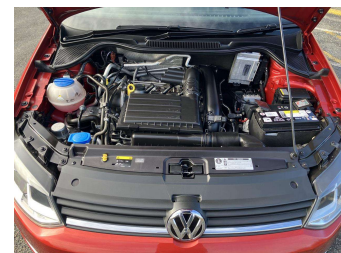

2014 Volkswagen Polo TSI Confort Line

Purchase Price **$13,990**
Includes GST, Registration & Licensing

Finance may be available on this vehicle. Ask one of our friendly staff for more information.

Gain peace of mind with Mechanical Breakdown Insurance. **Ask us how.**

Top features

- » 3 Full Seat Belts In R...
- » 6 Air Bags
- » ABS Braking
- » Alloy Wheels
- » CD Player
- » Child Seat Anchor Poin...
- » Electronic Stability C...
- » ISOFIX Child Seat Anch...
- » Keyless Entry
- » Keyless Start
- » Rear Wiper
- » Split Fold Down Rear S...

Body Style
5 door, Hatchback

Odometer
45,207 km

Engine
1200 cc, Internal Combustion

Fuel Type
Petrol

Transmission
Automatic

Wheels
-

VIN
WVWZZZ6RZFU020716

Interior
Black

Safety

Based on 2023 UCSR rating for 10-17 models

Reg No.
-

Ext Colour
Red

History
-

Seats
5 seats, Cloth

CO2 Emissions
★★★★☆
126 grams/km

Energy Economy
★★★★☆☆
Annual fuel cost of $2,120
5.4L per 100km

Cost per year is an estimate based on petrol price of $2.80 per litre and an average distance of 14000 km. Emissions and Energy Economy figures standardised to 3P WLTP.

Stock ID: 46900

Regent Car Court | Phone 0276122217 | Email south@regentcars.co.nz
167-169 Clyde Street, Invercargill 9810, New Zealand
www.regentcars.co.nz

★★★★★
4.71 | 712 reviews