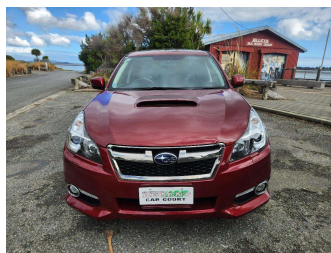

2013 Subaru Legacy Touring Wagon 2.0 GT Eyesight

Purchase Price **\$14,990**
Includes GST, Registration & Licensing

Finance may be available on this vehicle. Ask one of our friendly staff for more information.

Body Style
5 door, Station Wagon

Odometer
137,972 km

Engine
2000 cc, Internal Combustion

Fuel Type
Petrol

Transmission
Automatic, All Wheel Drive

Wheels
-

VIN
7AT0GF0BX24003362

Interior
Black