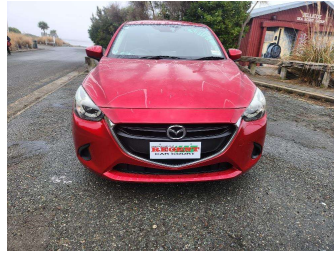

2015 Mazda Demio 13-SkyActive

Purchase Price **\$12,990**
Includes GST, Registration & Licensing

Finance may be available on this vehicle. Ask one of our friendly staff for more information.

Gain peace of mind with Mechanical Breakdown Insurance. **Ask us how.**

Top features

- » 2 Air Bags
- » ABS Braking
- » Air Con
- » ESC
- » Idling Stop
- » Indicator Mirror
- » Keyless Entry
- » Keyless Start
- » Power Mirrors
- » Power Steering
- » Push Button Start
- » Radio
- » Rear Wiper
- » Retractable Mirrors
- » SkyActive Engine
- » Smart Key

Body Style
5 door, Hatchback

Odometer
102,475 km

Engine
1300 cc, Internal Combustion

Fuel Type
Petrol

Transmission
Automatic

Wheels
-

VIN
7AT0C12HX24116745

Interior
Black