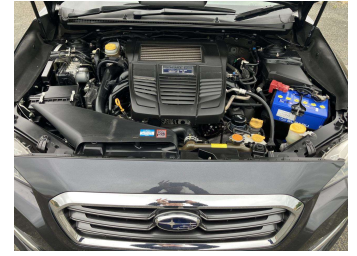

2014 Subaru LEVORG 2.0 GT Eyesight

Purchase Price **\$15,990**
Includes GST, Registration & Licensing

Finance may be available on this vehicle. Ask one of our friendly staff for more information.

Gain peace of mind with Mechanical Breakdown Insurance. **Ask us how.**

Top features

- » 2 Air Bags
- » Air Con
- » Alloy Wheels
- » Cruise Control
- » ESC
- » Fog Lamps
- » HID Lighting
- » Indicator Mirror
- » Keyless Entry
- » Keyless Start
- » Lane Keep Assist
- » Power Mirrors
- » Power Steering
- » Push Button Start
- » Radio
- » Rear Wiper
- » Retractable Mirrors

Body Style
5 door, Hatchback

Odometer
150,142 km

Engine
2000 cc, Internal Combustion

Fuel Type
Petrol

Transmission
Automatic, All Wheel Drive

Wheels
-

VIN
7AT0GF22X23007821

Interior
Black

Safety

Based on 2023 VSRR rating

Reg No.
-

Ext Colour
Grey

History
Ex-Overseas

Seats
5 seats, Cloth

CO2 Emissions
★ ★ ★ ★ ☆ ☆ ☆
195 grams/km

Energy Economy
★ ★ ☆ ☆ ☆ ☆ ☆
Annual fuel cost of \$3,290
8.4L per 100km