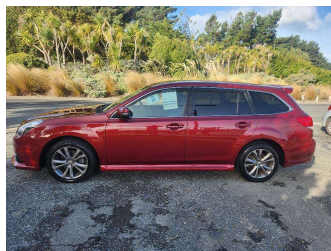

2014 Subaru Legacy Touring Wagon 2.5i Eyesight

Purchase Price **\$11,990**
Includes GST, Registration & Licensing

Finance may be available on this vehicle. Ask one of our friendly staff for more information.

Body Style
5 door, Station Wagon

Odometer
162,552 km

Engine
2500 cc, Internal Combustion

Fuel Type
Petrol

Transmission
Automatic

Wheels
-

VIN
7AT0GF0BX24033140

Interior
Black