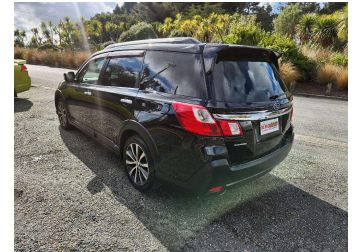

2016 Subaru EXIGA Crossover 7 EyeSight

Purchase Price **\$13,990**
Includes GST, Registration & Licensing

Finance may be available on this vehicle. Ask one of our friendly staff for more information.

Gain peace of mind with Mechanical Breakdown Insurance. **Ask us how.**

Body Style
5 door, Station Wagon

Odometer
158,775 km

Engine
2500 cc, Internal Combustion

Fuel Type
Petrol

Transmission
Automatic, All Wheel Drive

Wheels
-

VIN
7AT0GF1RX24022554

Interior
Brown