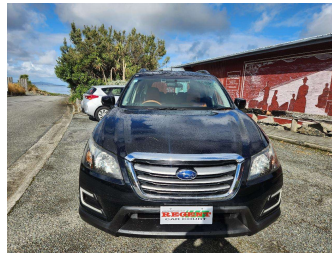

2016 Subaru EXIGA Crossover 7 EyeSight

Purchase Price **\$13,990**
Includes GST, Registration & Licensing

Finance may be available on this vehicle. Ask one of our friendly staff for more information.

Gain peace of mind with Mechanical Breakdown Insurance. **Ask us how.**

Body Style
5 door, Station Wagon

Odometer
158,775 km

Engine
2500 cc, Internal Combustion

Fuel Type
Petrol

Transmission
Automatic, All Wheel Drive

Wheels
-

VIN
7AT0GF1RX24022554

Interior
Brown