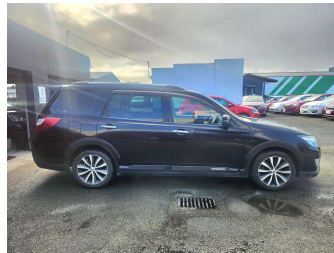

2016 Subaru EXIGA Crossover 7 EyeSight

Purchase Price **\$13,990**
Includes GST, Registration & Licensing

Finance may be available on this vehicle. Ask one of our friendly staff for more information.

Gain peace of mind with Mechanical Breakdown Insurance. **Ask us how.**

Body Style
5 door, Station Wagon

Odometer
158,775 km

Engine
2500 cc, Internal Combustion

Fuel Type
Petrol

Transmission
Automatic

Wheels
-

VIN
7AT0GF1RX24022554

Interior
Brown