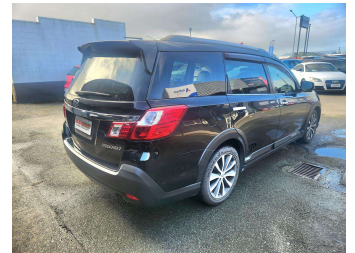

2016 Subaru EXIGA Crossover 7 EyeSight

Purchase Price **\$13,990**
Includes GST, Registration & Licensing

Finance may be available on this vehicle. Ask one of our friendly staff for more information.

Gain peace of mind with Mechanical Breakdown Insurance. **Ask us how.**

Top features

- » 2 Air Bags
- » 4 Wheel Drive
- » 4WD
- » 7 Seats
- » ABS Braking
- » Air Con
- » Alloy Wheels
- » ESC
- » Face Lift Model
- » Fog Lamps
- » Indicator Mirror
- » Keyless Entry
- » Keyless Start
- » Power Mirrors
- » Power Steering
- » Push Button Start
- » Radio
- » Rear Spoiler

Body Style
5 door, Station Wagon

Odometer
158,775 km

Engine
2500 cc, Internal Combustion

Fuel Type
Petrol

Transmission
Automatic

Wheels
-

VIN
7AT0GF1RX24022554

Interior
Brown