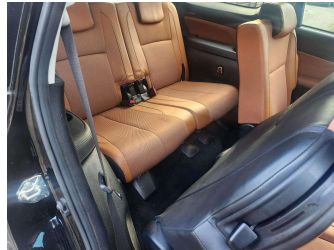

2016 Subaru EXIGA Crossover 7 EyeSight

Purchase Price **\$13,990**
Includes GST, Registration & Licensing

Finance may be available on this vehicle. Ask one of our friendly staff for more information.

Gain peace of mind with Mechanical Breakdown Insurance. **Ask us how.**

Top features

- » 2 Air Bags
- » 4 Wheel Drive
- » 4WD
- » 7 Seats
- » ABS Braking
- » Air Con
- » Alloy Wheels
- » ESC
- » Face Lift Model
- » Fog Lamps
- » Indicator Mirror
- » Keyless Entry
- » Keyless Start
- » Power Mirrors
- » Power Steering
- » Push Button Start
- » Radio
- » Rear Spoiler