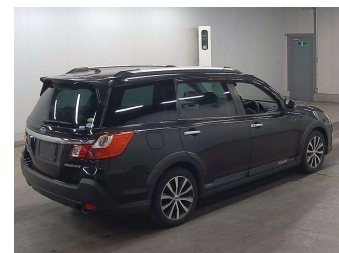

2016 Subaru EXIGA 2.5i Eyesight 4WD 7 Seater

Purchase Price **\$13,990**
Includes GST, Registration & Licensing

Finance may be available on this vehicle. Ask one of our friendly staff for more information.

Body Style
5 door, Station Wagon

Odometer
158,775 km

Engine
2500 cc, Internal Combustion

Fuel Type
Petrol

Transmission
Automatic

Wheels
-

VIN
-

Interior
Brown