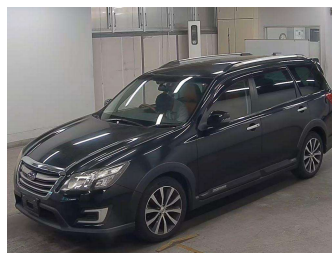

2016 Subaru EXIGA 2.5i Eyesight 4WD 7 Seater

Purchase Price **\$13,990**
Includes GST, Registration & Licensing

Finance may be available on this vehicle. Ask one of our friendly staff for more information.

Body Style
5 door, Station Wagon

Odometer
158,775 km

Engine
2500 cc, Internal Combustion

Fuel Type
Petrol

Transmission
Automatic

Wheels
-

VIN
-

Interior
Brown