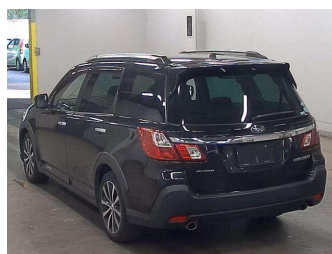

2016 Subaru EXIGA 2.5i Eyesight 4WD 7 Seater

Purchase Price **\$13,990**
Includes GST, Registration & Licensing

Finance may be available on this vehicle. Ask one of our friendly staff for more information.

Body Style
5 door, Station Wagon

Odometer
158,775 km

Engine
2500 cc, Internal Combustion

Fuel Type
Petrol

Transmission
Automatic

Wheels
-

VIN
-

Interior
Brown