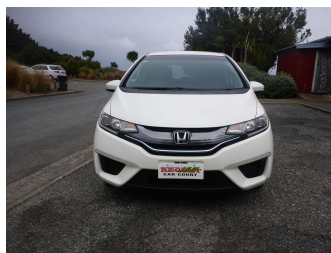

2014 Honda Fit Hybrid

Purchase Price **\$12,990**
Includes GST, Registration & Licensing

Finance may be available on this vehicle. Ask one of our friendly staff for more information.

Gain peace of mind with Mechanical Breakdown Insurance. **Ask us how.**

Body Style
5 door, Hatchback

Odometer
126,174 km

Engine
1500 cc, Hybrid

Fuel Type
Hybrid

Transmission
Automatic

Wheels
-

VIN
7AT08G2YX23093078

Interior
Black