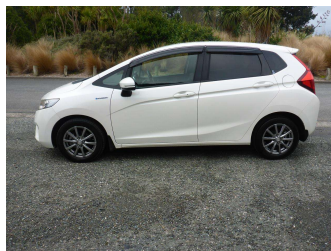

2014 Honda Fit Hybrid

Purchase Price **\$12,990**
Includes GST, Registration & Licensing

Finance may be available on this vehicle. Ask one of our friendly staff for more information.

Gain peace of mind with Mechanical Breakdown Insurance. **Ask us how.**

Body Style
5 door, Hatchback

Odometer
126,174 km

Engine
1500 cc, Hybrid

Fuel Type
Hybrid

Transmission
Automatic

Wheels
-

VIN
7AT08G2YX23093078

Interior
Black