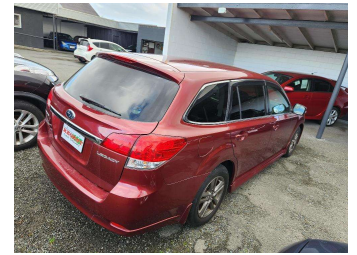

# 2014 Subaru Legacy Touring Wagon 2.5i Eyesight

**Purchase Price** **\$14,990**  
Includes GST, Registration & Licensing

Finance may be available on this vehicle. Ask one of our friendly staff for more information.

Body Style  
**5 door, Station Wagon**

Odometer  
**75,492 km**

Engine  
**2500 cc, Internal Combustion**

Fuel Type  
**Petrol**

Transmission  
**Automatic, 4WD**

Wheels  
-

VIN  
**7AT0GF0BX24032910**

Interior  
**Black**