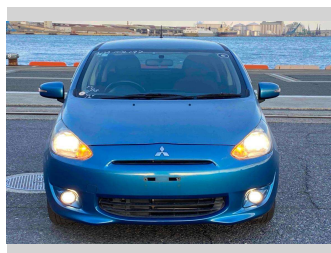

2015 Mitsubishi Mirage 1.2 G

Purchase Price **\$10,990**
Includes GST, Registration & Licensing

Finance may be available on this vehicle. Ask one of our friendly staff for more information.

Gain peace of mind with Mechanical Breakdown Insurance. **Ask us how.**

Top features

- » 2 Air Bags
- » 3 Full Seat Belts In Rear
- » Air Con
- » Auto Lights
- » CD Player
- » Electronic Stability Control
- » Idling Stop
- » Indicator Mirror
- » Smart Key

Body Style
5 door, Hatchback

Odometer
54,433 km

Engine
1200 cc, Internal Combustion

Fuel Type
Petrol

Transmission
Automatic, Front Wheel

Wheels
-

VIN
-

Interior
Black

Safety
-