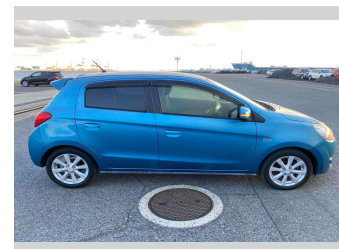

2015 Mitsubishi Mirage 1.2 G

Purchase Price **\$10,990**
Includes GST, Registration & Licensing

Finance may be available on this vehicle. Ask one of our friendly staff for more information.

Gain peace of mind with Mechanical Breakdown Insurance. **Ask us how.**

Top features

- » 2 Air Bags
- » 3 Full Seat Belts In Rear
- » Air Con
- » Auto Lights
- » CD Player
- » Electronic Stability Control
- » Idling Stop
- » Indicator Mirror
- » Smart Key

Body Style
5 door, Hatchback

Odometer
54,433 km

Engine
1200 cc, Internal Combustion

Fuel Type
Petrol

Transmission
Automatic, Front Wheel

Wheels
-

VIN
-

Interior
Black

Safety
-