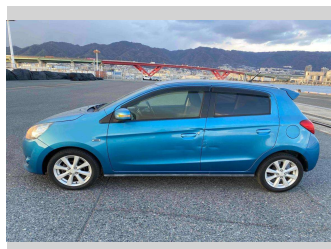

2015 Mitsubishi Mirage 1.2 G

Purchase Price **\$10,990**
Includes GST, Registration & Licensing

Finance may be available on this vehicle. Ask one of our friendly staff for more information.

Gain peace of mind with Mechanical Breakdown Insurance. **Ask us how.**

Top features

- » 2 Air Bags
- » 3 Full Seat Belts In Rear
- » Air Con
- » Auto Lights
- » CD Player
- » Electronic Stability Control
- » Idling Stop
- » Indicator Mirror
- » Smart Key

Body Style
5 door, Hatchback

Odometer
54,433 km

Engine
1200 cc, Internal Combustion

Fuel Type
Petrol

Transmission
Automatic, Front Wheel

Wheels
-

VIN
-

Interior
Black

Safety
-