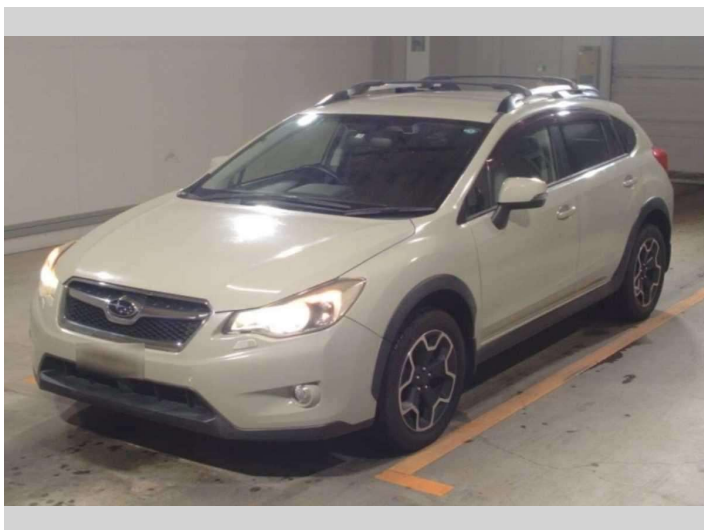

2013 Subaru XV 2.0i-L Eyesight

Purchase Price **\$12,990**
Includes GST, Registration & Licensing

Finance may be available on this vehicle. Ask one of our friendly staff for more information.

Gain peace of mind with Mechanical Breakdown Insurance. **Ask us how.**

Top features

- » 2 Air Bags
- » 4 Wheel Drive
- » 4WD
- » ABS Braking
- » Air Con
- » Alloy Wheels
- » Auto Lights
- » Cruise Control
- » ESC
- » Fog Lamps
- » Indicator Mirror
- » Keyless Entry
- » Keyless Start
- » Power Mirrors
- » Power Steering
- » Pre-crash Safety
- » Pre-Crash Safety System
- » Push Button Start

| | |
|--------------|-------------------------------------|
| Body Style | 5 door, Hatchback |
| Odometer | 133,256 km |
| Engine | 2000 cc, Internal Combustion |
| Fuel Type | Petrol |
| Transmission | Automatic, All Wheel Drive |
| Wheels | - |
| VIN | - |
| Interior | Black |
| Safety | - |