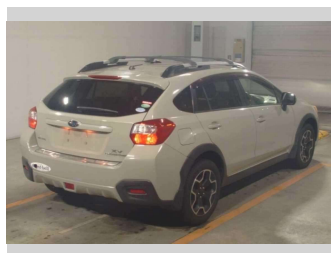

2013 Subaru XV 2.0i-L Eyesight

Purchase Price **\$12,990**
Includes GST, Registration & Licensing

Finance may be available on this vehicle. Ask one of our friendly staff for more information.

Gain peace of mind with Mechanical Breakdown Insurance. **Ask us how.**

| | |
|--------------|-------------------------------------|
| Body Style | 5 door, Hatchback |
| Odometer | 133,256 km |
| Engine | 2000 cc, Internal Combustion |
| Fuel Type | Petrol |
| Transmission | Automatic, All Wheel Drive |
| Wheels | - |
| VIN | - |
| Interior | Black |
| Safety | - |