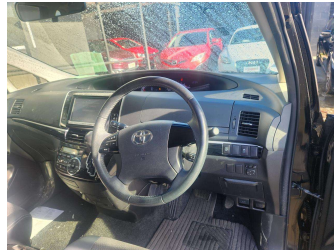

2015 Toyota Estima Aeras 7 Seater

Purchase Price **\$17,990**
Includes GST, Registration & Licensing

Finance may be available on this vehicle. Ask one of our friendly staff for more information.

Gain peace of mind with Mechanical Breakdown Insurance. **Ask us how.**

Top features

- » 3 Full Seat Belts In R...
- » 8 Air Bags
- » ABS Braking
- » Air Con
- » Alloy Wheels
- » Audio Control Steering...
- » Auto Lights
- » Cam Chain
- » CD Player
- » Corner Sensor
- » Cruise Control
- » ESC
- » ISOFIX Child Seat Anch...
- » Keyless Entry
- » Keyless Start
- » Radio
- » Remote Central Locking
- » Smart Key

Body Style
5 door, Van

Odometer
136,124 km

Engine
2400 cc, Internal Combustion

Fuel Type
Petrol

Transmission
Automatic, Front Wheel

Wheels
-

VIN
7AT0H61YX24026249

Interior
Black

Safety

Based on 2023 UCSR rating for 06-19 models

Reg No.
-

Ext Colour
Black

History
-

Seats
7 seats, Cloth/Leather

CO2 Emissions
★★★☆☆☆
225 grams/km

Energy Economy
★☆☆☆☆
Annual fuel cost of \$3,800
9.7L per 100km