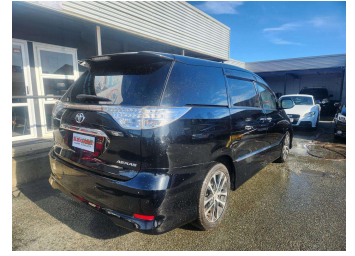

# 2015 Toyota Estima Aeras 7 Seater

**Purchase Price** **\$17,990**  
Includes GST, Registration & Licensing

Finance may be available on this vehicle. Ask one of our friendly staff for more information.

Body Style  
**5 door, Van**

Odometer  
**136,124 km**

Engine  
**2400 cc, Internal Combustion**

Fuel Type  
**Petrol**

Transmission  
**Automatic, Front Wheel**

Wheels  
-

VIN  
**7AT0H61YX24026249**

Interior  
**Black**