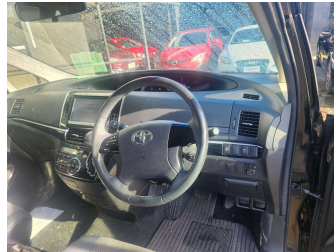

# 2015 Toyota Estima Aeras 7 Seater

**Purchase Price** **\$17,990**  
Includes GST, Registration & Licensing

Finance may be available on this vehicle. Ask one of our friendly staff for more information.

Gain peace of mind with Mechanical Breakdown Insurance. **Ask us how.**

**Top features**

- » 3 Full Seat Belts In R...
- » 8 Air Bags
- » ABS Braking
- » Air Con
- » Alloy Wheels
- » Audio Control Steering...
- » Auto Lights
- » Cam Chain
- » CD Player
- » Corner Sensor
- » Cruise Control
- » ESC
- » ISOFIX Child Seat Anch...
- » Keyless Entry
- » Keyless Start
- » Radio
- » Remote Central Locking
- » Smart Key

Body Style  
**5 door, Van**

Odometer  
**136,124 km**

Engine  
**2400 cc, Internal Combustion**

Fuel Type  
**Petrol**

Transmission  
**Automatic, Front Wheel**

Wheels  
-

VIN  
**7AT0H61YX24026249**

Interior  
**Black**

Safety  
  
Based on 2023 UCSR rating for 06-19 models

Reg No.  
-

Ext Colour  
**Black**

History  
-

Seats  
**7 seats, Cloth/Leather**

CO2 Emissions  
**★★★☆☆☆**  
**225 grams/km**

Energy Economy  
**★☆☆☆☆**  
**Annual fuel cost of \$3,800**  
**9.7L per 100km**