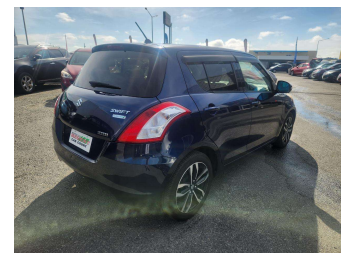

2015 Suzuki Swift Style DJE

Purchase Price **\$10,990**
Includes GST, Registration & Licensing

Finance may be available on this vehicle. Ask one of our friendly staff for more information.

Gain peace of mind with Mechanical Breakdown Insurance. **Ask us how.**

Body Style
5 door, Hatchback

Odometer
134,505 km

Engine
1200 cc, Internal Combustion

Fuel Type
Petrol

Transmission
Automatic

Wheels
-

VIN
7AT0GK0CX24363449

Interior
Black

Safety

Based on 2024 UCSR rating for 11-17 models

Reg No.
-

Ext Colour
Blue

History
-

Seats
5 seats, Cloth/Leather

CO2 Emissions
★★★★☆
110 grams/km

Energy Economy
★★★★☆☆
Annual fuel cost of \$1,840
4.7L per 100km