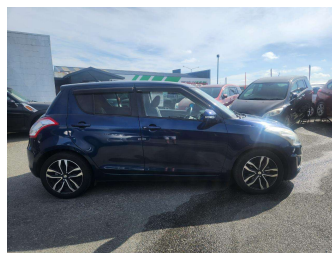

2015 Suzuki Swift Style DJE

Purchase Price **\$10,990**
Includes GST, Registration & Licensing

Finance may be available on this vehicle. Ask one of our friendly staff for more information.

Gain peace of mind with Mechanical Breakdown Insurance. **Ask us how.**

Body Style
5 door, Hatchback

Odometer
134,505 km

Engine
1200 cc, Internal Combustion

Fuel Type
Petrol

Transmission
Automatic

Wheels
-

VIN
7AT0GK0CX24363449

Interior
Black