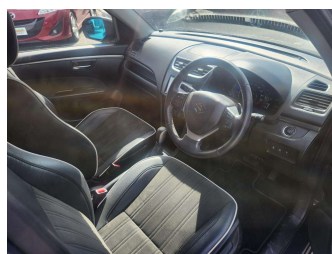

2015 Suzuki Swift Style DJE

Purchase Price **$10,990**
Includes GST, Registration & Licensing

Finance may be available on this vehicle. Ask one of our friendly staff for more information.

Gain peace of mind with Mechanical Breakdown Insurance. **Ask us how.**

Top features

- » 3 Full Seat Belts In R...
- » 4 Air Bags
- » ABS Braking
- » Alloy Wheels
- » CD Player
- » Child Seat Anchor Poin...
- » Cruise Control
- » Electronic Stability C...
- » Heated Seats
- » ISOFIX Child Seat Anch...
- » Keyless Entry
- » Keyless Start
- » Split Fold Down Rear S...

Body Style
5 door, Hatchback

Odometer
134,505 km

Engine
1200 cc, Internal Combustion

Fuel Type
Petrol

Transmission
Automatic

Wheels
-

VIN
7AT0GK0CX24363449

Interior
Black

Safety

Based on 2024 UCSR rating for 11-17 models

Reg No.
-

Ext Colour
Blue

History
-

Seats
5 seats, Cloth/Leather

CO2 Emissions
★★★★☆
110 grams/km

Energy Economy
★★★★☆☆
Annual fuel cost of $1,840
4.7L per 100km

Cost per year is an estimate based on petrol price of $2.80 per litre and an average distance of 14000 km. Emissions and Energy Economy figures standardised to 3P WLTP.

Stock ID: 47358

Regent Car Court | Phone 0276122217 | Email south@regentcars.co.nz
167-169 Clyde Street, Invercargill 9810, New Zealand
www.regentcars.co.nz

★★★★★
4.71 | 742 reviews