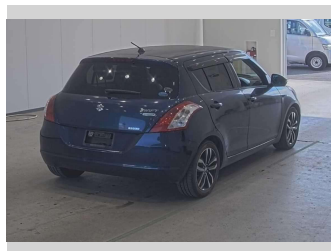

2015 Suzuki Swift Style DJE

Purchase Price **\$10,990**
Includes GST, Registration & Licensing

Finance may be available on this vehicle. Ask one of our friendly staff for more information.

Gain peace of mind with Mechanical Breakdown Insurance. **Ask us how.**

Body Style
5 door, Hatchback

Odometer
134,499 km

Engine
1200 cc, Internal Combustion

Fuel Type
Petrol

Transmission
Automatic

Wheels
-

VIN
-

Interior
Black