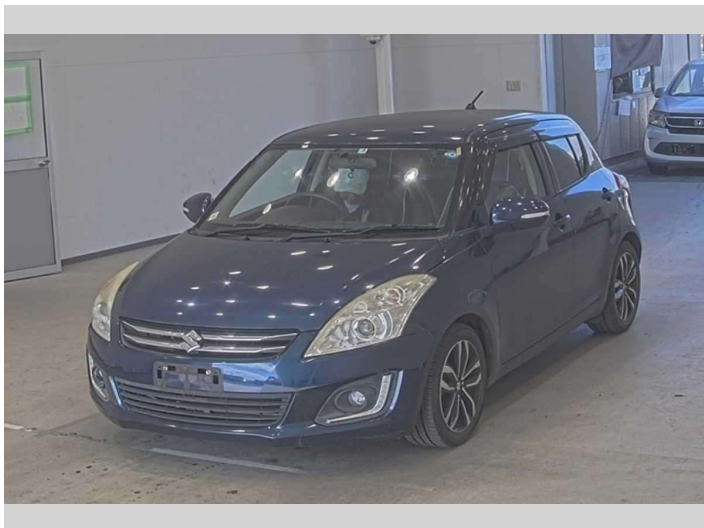

2015 Suzuki Swift Style DJE

Purchase Price **\$10,990**
Includes GST, Registration & Licensing

Finance may be available on this vehicle. Ask one of our friendly staff for more information.

Gain peace of mind with Mechanical Breakdown Insurance. **Ask us how.**

Body Style
5 door, Hatchback

Odometer
134,499 km

Engine
1200 cc, Internal Combustion

Fuel Type
Petrol

Transmission
Automatic

Wheels
-

VIN
-

Interior
Black

Safety
-

Reg No.
-

Ext Colour
DARK BLUE

History
-

Seats
5 seats, Cloth/Leather

CO2 Emissions
-

Energy Economy
-

Stock ID: 47358