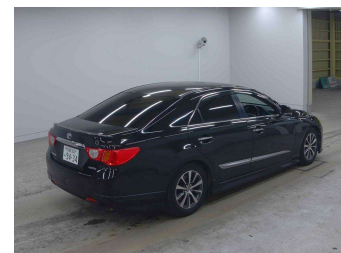

2012 Toyota MARK-X 250G

Purchase Price **\$13,990**
Includes GST, Registration & Licensing

Finance may be available on this vehicle. Ask one of our friendly staff for more information.

Gain peace of mind with Mechanical Breakdown Insurance. **Ask us how.**

Body Style
4 door, Sedan

Odometer
145,000 km

Engine
2500 cc, Internal Combustion

Fuel Type
Petrol

Transmission
Automatic

Wheels
-

VIN
-

Interior
Black