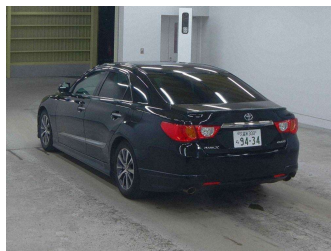

2012 Toyota MARK-X 250G

Purchase Price **\$13,990**
Includes GST, Registration & Licensing

Finance may be available on this vehicle. Ask one of our friendly staff for more information.

Gain peace of mind with Mechanical Breakdown Insurance. **Ask us how.**

Body Style
4 door, Sedan

Odometer
145,000 km

Engine
2500 cc, Internal Combustion

Fuel Type
Petrol

Transmission
Automatic

Wheels
-

VIN
-

Interior
Black