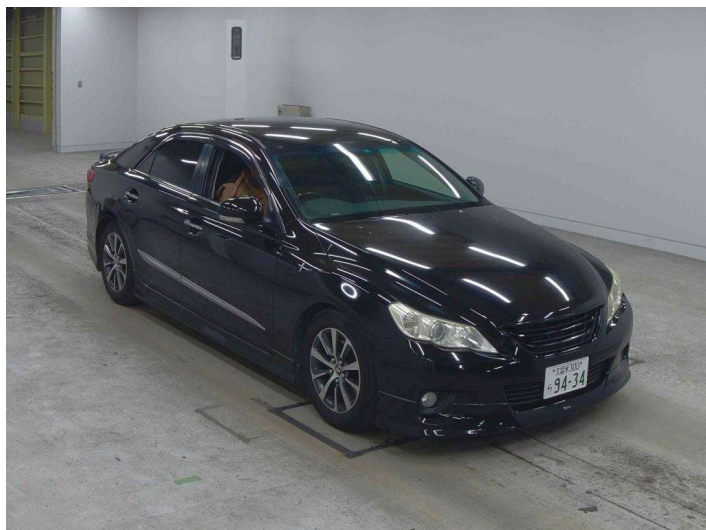

2012 Toyota MARK-X 250G

Purchase Price **\$13,990**
Includes GST, Registration & Licensing

Finance may be available on this vehicle. Ask one of our friendly staff for more information.

Gain peace of mind with Mechanical Breakdown Insurance. **Ask us how.**

Top features

- » 2 Air Bags
- » ABS Braking
- » Air Con
- » Alloy Wheels
- » Auto Lights
- » ESC
- » Fog Lamps
- » Indicator Mirror
- » Keyless Entry
- » Keyless Start
- » Leather Seats
- » Power Mirrors
- » Power Steering
- » Push Button Start
- » Radio
- » Retractable Mirrors
- » Smart Key
- » Tinted Windows

Body Style
4 door, Sedan

Odometer
145,000 km

Engine
2500 cc, Internal Combustion

Fuel Type
Petrol

Transmission
Automatic

Wheels
-

VIN
-

Interior
Black

Safety
-

Reg No.
-

Ext Colour
Black

History
Ex-Overseas

Seats
5 seats, Leather

CO2 Emissions
-

Energy Economy
-

Stock ID: 47255