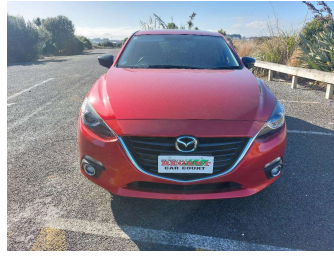

# 2014 Mazda Axela Sport

**Purchase Price** **\$13,990**  
Includes GST, Registration & Licensing

Finance may be available on this vehicle. Ask one of our friendly staff for more information.

Gain peace of mind with Mechanical Breakdown Insurance. **Ask us how.**

Body Style  
**5 door, Hatchback**

Odometer  
**133,610 km**

Engine  
**1500 cc, Internal Combustion**

Fuel Type  
**Petrol**

Transmission  
**Automatic**

Wheels  
-

VIN  
**7AT0C13JX23108663**

Interior  
**Black**