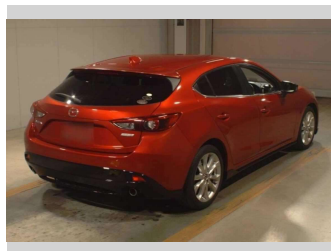

2014 Mazda AXELA Sport 20S Touring

Purchase Price **\$13,990**
Includes GST, Registration & Licensing

Finance may be available on this vehicle. Ask one of our friendly staff for more information.

Gain peace of mind with Mechanical Breakdown Insurance. **Ask us how.**

Top features

- » 3 Full Seat Belts In R...
- » 6 Air Bags
- » ABS Braking
- » Auto Headlight System
- » Cam Chain
- » CD Player
- » Child Seat Anchor Poin...
- » Cruise Control
- » Electronic Stability C...
- » ISOFIX Child Seat Anch...
- » Keyless Entry
- » Keyless Start
- » Remote Central Locking
- » Split Fold Down Rear S...

Body Style
5 door, Hatchback

Odometer
169,323 km

Engine
2000 cc, Internal Combustion

Fuel Type
Petrol

Transmission
Automatic, Front Wheel

Wheels
-

VIN
-

Interior
Black