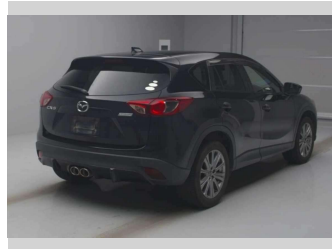

2013 Mazda CX-5 20S L

Purchase Price **$13,990**
Includes GST, Registration & Licensing

Finance may be available on this vehicle. Ask one of our friendly staff for more information.

Gain peace of mind with Mechanical Breakdown Insurance. **Ask us how.**

Top features

- » 2 Air Bags
- » ABS Braking
- » Air Con
- » Alloy Wheels
- » ESC
- » Fog Lamps
- » Indicator Mirror
- » Keyless Entry
- » Keyless Start
- » Power Mirrors
- » Power Steering
- » Push Button Start
- » Radio
- » Rear Wiper
- » Remote Key
- » Retractable Mirrors
- » SkyActive Engine
- » Smart Key

Body Style
5 door, RV/SUV

Odometer
179,291 km

Engine
2000 cc, Internal Combustion

Fuel Type
Petrol

Transmission
Automatic

Wheels
-

VIN
-

Interior
Black

Safety
-

Reg No.
-

Ext Colour
Black

History
Ex-Overseas

Seats
5 seats, Leather

CO2 Emissions
-

Energy Economy
-

Stock ID: 47308

Regent Car Court | Phone 0276122217 | Email south@regentcars.co.nz
167-169 Clyde Street, Invercargill 9810, New Zealand
www.regentcars.co.nz

4.71 | 702 reviews