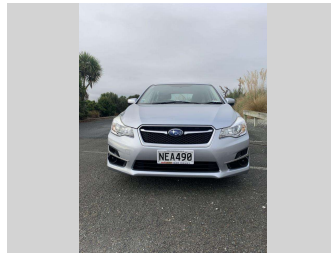

# 2014 Subaru Impreza G4 1.6L

**Purchase Price** **\$12,990**  
Includes GST, Registration & Licensing

Finance may be available on this vehicle. Ask one of our friendly staff for more information.

Gain peace of mind with Mechanical Breakdown Insurance. **Ask us how.**

Body Style  
**5 door, Hatchback**

Odometer  
**82,932 km**

Engine  
**1600 cc, Internal Combustion**

Fuel Type  
**Petrol**

Transmission  
**Automatic**

Wheels  
**16", Factory Alloys**

VIN  
**7AT0GF09X20025542**