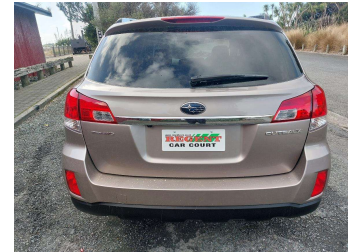

2014 Subaru Outback 2.5i Eyesight 4WD

Purchase Price

\$15,990

Includes GST, Registration & Licensing

Finance may be available on this vehicle. Ask one of our friendly staff for more information.

Gain peace of mind with Mechanical Breakdown Insurance. **Ask us how.**

Body Style

4 door, Station Wagon

Odometer

71,822 km

Engine

2500 cc, Internal Combustion

Fuel Type

Petrol