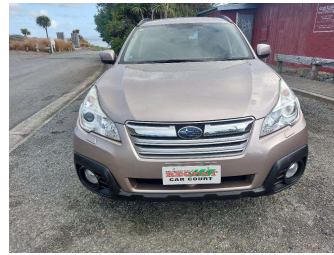

2014 Subaru Outback 2.5i Eyesight 4WD

Purchase Price

\$15,990

Includes GST, Registration & Licensing

Finance may be available on this vehicle. Ask one of our friendly staff for more information.

Gain peace of mind with Mechanical Breakdown Insurance. **Ask us how.**

Body Style

4 door, Station Wagon

Odometer

71,822 km

Engine

2500 cc, Internal Combustion

Fuel Type

Petrol

Transmission

Automatic

Wheels

-

VIN

7AT0GF0BX23031631

Interior

Black