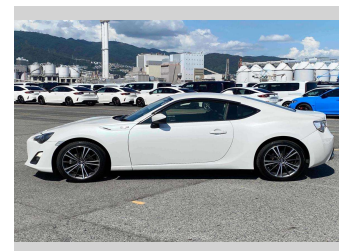

2012 Toyota 86 G

Purchase Price **\$17,990**
Includes GST, Registration & Licensing

Finance may be available on this vehicle. Ask one of our friendly staff for more information.

Gain peace of mind with Mechanical Breakdown Insurance. **Ask us how.**

Fuel Type
Petrol

Transmission
Automatic

Wheels
-

VIN
-

Interior
Black

Safety
-

Reg No.
-

Ext Colour
Pearl