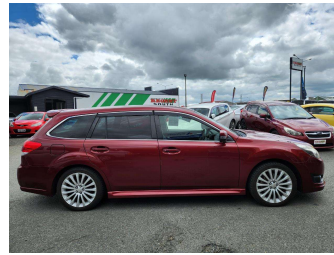

2012 Subaru Legacy Touring Wagon 2.5GT Eyesight

Purchase Price **\$15,990**
Includes GST, Registration & Licensing

Finance may be available on this vehicle. Ask one of our friendly staff for more information.

Body Style
5 door, Station Wagon

Odometer
84,965 km

Engine
2500 cc, Internal Combustion

Fuel Type
Petrol

Transmission
Automatic, All Wheel Drive

Wheels
-

VIN
7AT0GF0BX24068581

Interior
Black

Safety

Based on 2024 UCSR rating for 09-14 models

Reg No.
-

Ext Colour
Red

History
Ex-Overseas

Seats
5 seats, Leather

CO2 Emissions
★ ★ ☆ ☆ ☆ ☆ ☆
240 grams/km

Energy Economy
★ ☆ ☆ ☆ ☆ ☆ ☆
**Annual fuel cost of \$3,920
10L per 100km**