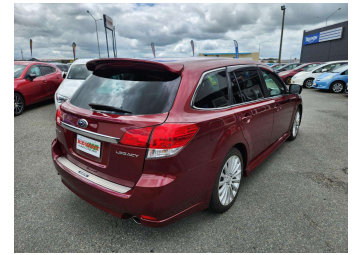

2012 Subaru Legacy Touring Wagon 2.5GT Eyesight

Purchase Price **\$15,990**
Includes GST, Registration & Licensing

Finance may be available on this vehicle. Ask one of our friendly staff for more information.

Body Style
5 door, Station Wagon

Odometer
84,965 km

Engine
2500 cc, Internal Combustion

Fuel Type
Petrol

Transmission
Automatic, All Wheel Drive

Wheels
-

VIN
7AT0GF0BX24068581

Interior
Black