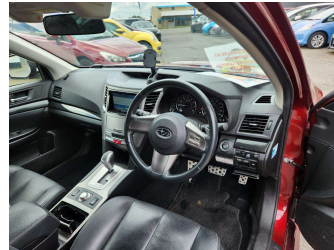

2012 Subaru Legacy Touring Wagon 2.5GT Eyesight

Purchase Price **\$15,990**
Includes GST, Registration & Licensing

Finance may be available on this vehicle. Ask one of our friendly staff for more information.

Gain peace of mind with Mechanical Breakdown Insurance. **Ask us how.**

Top features

- » 4 Wheel Drive
- » 4WD
- » 8 Air Bags
- » ABS Braking
- » Air Con
- » Alloy Wheels
- » Auto Lights
- » Cruise Control
- » ESC
- » Fog Lamps
- » Indicator Mirror
- » Keyless Entry
- » Keyless Start
- » Lane Keep Assist
- » Paddle Shift
- » Power Mirrors
- » Power Steering
- » Pre-Crash Safety System...

Body Style
5 door, Station Wagon

Odometer
84,965 km

Engine
2500 cc, Internal Combustion

Fuel Type
Petrol

Transmission
Automatic, All Wheel Drive

Wheels
-

VIN
7AT0GF0BX24068581

Interior
Black

Safety

Based on 2024 UCSR rating for 09-14 models

Reg No.
-

Ext Colour
Red

History
Ex-Overseas

Seats
5 seats, Leather

CO2 Emissions
★ ★ ☆ ☆ ☆ ☆ ☆
240 grams/km

Energy Economy
★ ☆ ☆ ☆ ☆ ☆ ☆
**Annual fuel cost of \$3,920
10L per 100km**