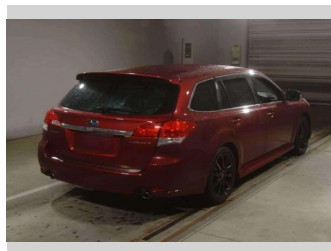

# 2012 Subaru Legacy Touring Wagon 2.5GT Eyesight

**Purchase Price** **\$15,990**  
Includes GST, Registration & Licensing

Finance may be available on this vehicle. Ask one of our friendly staff for more information.

Body Style  
**5 door, Station Wagon**

Odometer  
**84,955 km**

Engine  
**2500 cc, Internal Combustion**

Fuel Type  
**Petrol**

Transmission  
**Automatic, All Wheel Drive**

Wheels  
-

VIN  
-

Interior  
**Black**