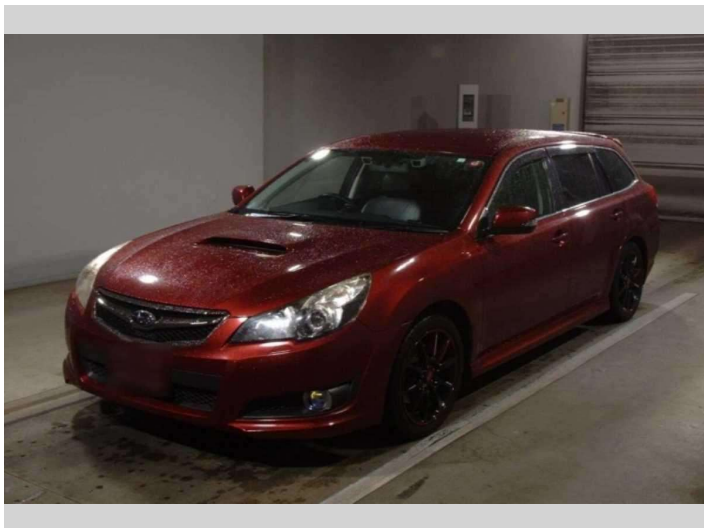

# 2012 Subaru Legacy Touring Wagon 2.5GT Eyesight

**Purchase Price** **\$15,990**  
Includes GST, Registration & Licensing

Finance may be available on this vehicle. Ask one of our friendly staff for more information.

Body Style  
**5 door, Station Wagon**

Odometer  
**84,955 km**

Engine  
**2500 cc, Internal Combustion**

Fuel Type  
**Petrol**

Transmission  
**Automatic, All Wheel Drive**

Wheels  
-

VIN  
-

Interior  
**Black**

Safety  
-

Reg No.  
-

Ext Colour  
**Red**

History  
**Ex-Overseas**

Seats  
**5 seats, Leather**

CO2 Emissions  
-

Energy Economy  
-

**Stock ID: 47348**