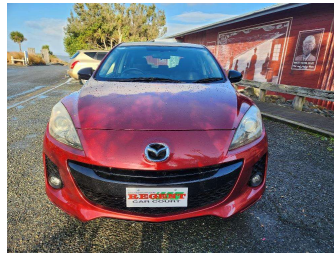

2013 Mazda Axela 1.5S Sports

Purchase Price **\$13,990**
Includes GST, Registration & Licensing

Finance may be available on this vehicle. Ask one of our friendly staff for more information.

Gain peace of mind with Mechanical Breakdown Insurance. **Ask us how.**

Top features

- » 3 Full Seat Belts In R... » Split Fold Down Rear S...
- » 4 Air Bags
- » Alloy Wheels
- » Auto Head Light System
- » ESC
- » ISOFIX Child Seat Anch...
- » Keyless Entry
- » Keyless Start
- » Remote Central Locking

Body Style
5 door, Hatchback

Odometer
70,621 km

Engine
1500 cc, Internal Combustion

Fuel Type
Petrol

Transmission
Automatic, Front Wheel

Wheels
-

VIN
7AT0C13JX24208144

Interior
Black