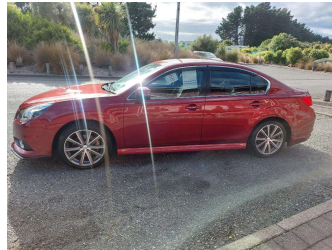

# 2012 Subaru Legacy GT B4

**Purchase Price** **\$15,990**  
Includes GST, Registration & Licensing

Finance may be available on this vehicle. Ask one of our friendly staff for more information.

Gain peace of mind with Mechanical Breakdown Insurance. **Ask us how.**

Body Style  
**4 door, Sedan**

Odometer  
**99,610 km**

Engine  
**2000 cc, Internal Combustion**

Fuel Type  
**Petrol**

Transmission  
**Automatic, 4WD**

Wheels  
-

VIN  
**7AT0GF0BX23003176**

Interior  
**Black**