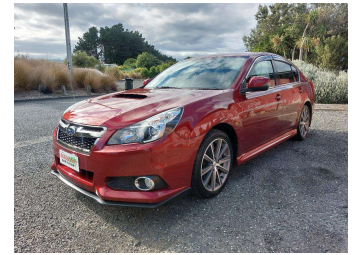

# 2012 Subaru Legacy GT B4

**Purchase Price** **\$15,990**  
Includes GST, Registration & Licensing

Finance may be available on this vehicle. Ask one of our friendly staff for more information.

Gain peace of mind with Mechanical Breakdown Insurance. **Ask us how.**

Body Style  
**4 door, Sedan**

Odometer  
**99,610 km**

Engine  
**2000 cc, Internal Combustion**

Fuel Type  
**Petrol**

Transmission  
**Automatic, 4WD**

Wheels  
-

VIN  
**7AT0GF0BX23003176**

Interior  
**Black**