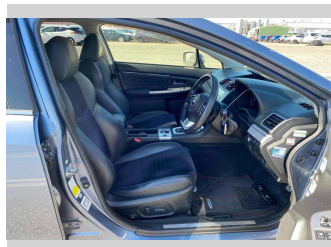

2014 Subaru LEVORG 2.0GT-S EYESIGHT

Purchase Price **$15,990**
Includes GST, Registration & Licensing

Finance may be available on this vehicle. Ask one of our friendly staff for more information.

Gain peace of mind with Mechanical Breakdown Insurance. **Ask us how.**

Top features

- » 2 Air Bags
- » 4 Wheel Drive
- » 4WD
- » ABS Braking
- » Air Con
- » Alloy Wheels
- » Auto Lights
- » Cruise Control
- » Cruise Control
- » ESC
- » Fog Lamps
- » HID Lighting
- » Indicator Mirror
- » Keyless Entry
- » Keyless Start
- » Lane Keep Assist
- » Paddle Shift
- » Power Mirrors

Body Style
5 door, Station Wagon

Odometer
151,485 km

Engine
2000 cc, Internal Combustion

Fuel Type
Petrol

Transmission
Automatic, All Wheel Drive

Wheels
-

VIN
-

Interior
Black

Safety
-

Reg No.
-

Ext Colour
Blue

History
Ex-Overseas

Seats
5 seats, Cloth/Leather

CO2 Emissions
-

Energy Economy
-

Stock ID: 47343

Regent Car Court | Phone 0276122217 | Email south@regentcars.co.nz
167-169 Clyde Street, Invercargill 9810, New Zealand
www.regentcars.co.nz

4.71 | 730 reviews