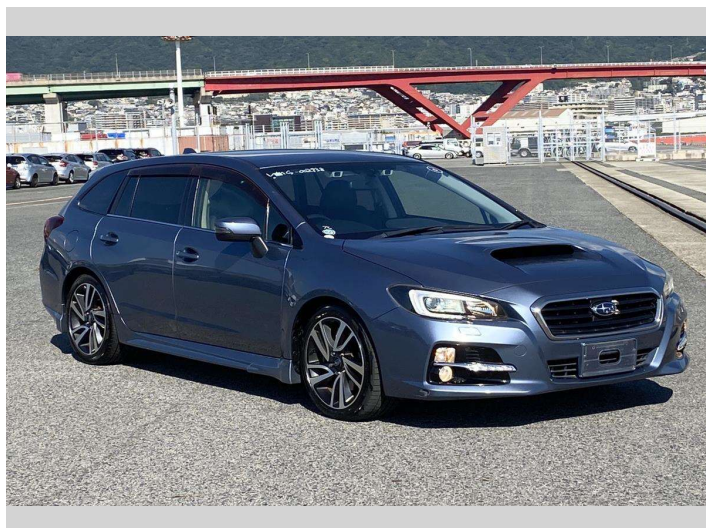

# 2014 Subaru LEVORG 2.0GT-S EYESIGHT

**Purchase Price** **\$15,990**  
Includes GST, Registration & Licensing

Finance may be available on this vehicle. Ask one of our friendly staff for more information.

Body Style  
**5 door, Station Wagon**

Odometer  
**151,485 km**

Engine  
**2000 cc, Internal Combustion**

Fuel Type  
**Petrol**

Transmission  
**Automatic, All Wheel Drive**

Wheels  
-

VIN  
-

Interior  
**Black**