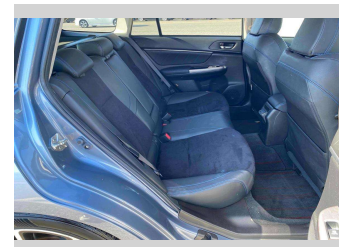

2014 Subaru LEVORG 2.0GT-S EYESIGHT

Purchase Price **$15,990**
Includes GST, Registration & Licensing

Finance may be available on this vehicle. Ask one of our friendly staff for more information.

Gain peace of mind with Mechanical Breakdown Insurance. **Ask us how.**

Top features

- » 2 Air Bags
- » 4 Wheel Drive
- » 4WD
- » ABS Braking
- » Air Con
- » Alloy Wheels
- » Auto Lights
- » Cruise Control
- » Cruise Control
- » ESC
- » Fog Lamps
- » HID Lighting
- » Indicator Mirror
- » Keyless Entry
- » Keyless Start
- » Lane Keep Assist
- » Paddle Shift
- » Power Mirrors

Body Style
5 door, Station Wagon

Odometer
151,485 km

Engine
2000 cc, Internal Combustion

Fuel Type
Petrol

Transmission
Automatic, All Wheel Drive

Wheels
-

VIN
-

Interior
Black

Safety
-

Reg No.
-

Ext Colour
Blue

History
Ex-Overseas

Seats
5 seats, Cloth/Leather

CO2 Emissions
-

Energy Economy
-

Stock ID: 47343

Regent Car Court | Phone 0276122217 | Email south@regentcars.co.nz
167-169 Clyde Street, Invercargill 9810, New Zealand
www.regentcars.co.nz

4.71 | 730 reviews