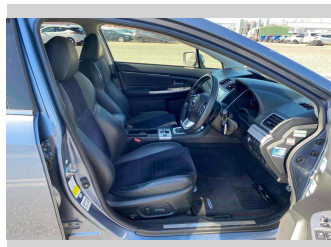

2014 Subaru LEVORG 2.0GT-S EYESIGHT

Purchase Price **$15,990**
Includes GST, Registration & Licensing

Finance may be available on this vehicle. Ask one of our friendly staff for more information.

Gain peace of mind with Mechanical Breakdown Insurance. **Ask us how.**

1. **Top features**
2. » 2 Air Bags
   - » 4 Wheel Drive
   - » 4WD
   - » ABS Braking
   - » Air Con
   - » Alloy Wheels
   - » Auto Lights
   - » Cruise Control
   - » Cruise Control
   - » ESC
   - » Fog Lamps
   - » HID Lighting
   - » Indicator Mirror
   - » Keyless Entry
   - » Keyless Start
   - » Lane Keep Assist
   - » Paddle Shift
   - » Power Mirrors

Body Style
5 door, Station Wagon

Odometer
151,485 km

Engine
2000 cc, Internal Combustion

Fuel Type
Petrol

Transmission
Automatic, All Wheel Drive

Wheels
-

VIN
-

Interior
Black

Safety
-

Reg No.
-

Ext Colour
Blue

History
Ex-Overseas

Seats
5 seats, Cloth/Leather

CO2 Emissions
-

Energy Economy
-

Stock ID: 47343

Regent Car Court | Phone 0276122217 | Email south@regentcars.co.nz
167-169 Clyde Street, Invercargill 9810, New Zealand
www.regentcars.co.nz

★★★★★
4.71 | 714 reviews