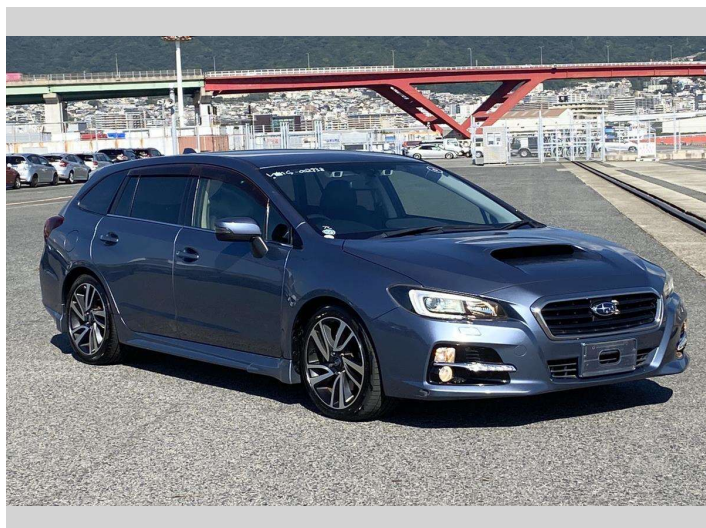

2014 Subaru LEVORG 2.0GT-S EYESIGHT

Purchase Price **\$15,990**
Includes GST, Registration & Licensing

Finance may be available on this vehicle. Ask one of our friendly staff for more information.

Gain peace of mind with Mechanical Breakdown Insurance. **Ask us how.**

Body Style
5 door, Station Wagon

Odometer
151,485 km

Engine
2000 cc, Internal Combustion

Fuel Type
Petrol

Transmission
Automatic, All Wheel Drive

Wheels
-

VIN
-

Interior
Black