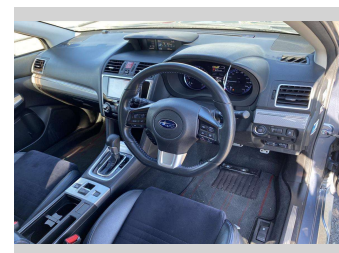

2014 Subaru LEVORG 2.0GT-S EYESIGHT

Purchase Price **\$15,990**
Includes GST, Registration & Licensing

Finance may be available on this vehicle. Ask one of our friendly staff for more information.

Gain peace of mind with Mechanical Breakdown Insurance. **Ask us how.**

- Top features**
- » 2 Air Bags
 - » 4 Wheel Drive
 - » 4WD
 - » ABS Braking
 - » Air Con
 - » Alloy Wheels
 - » Auto Lights
 - » Cruise Control
 - » Cruise Control
 - » ESC
 - » Fog Lamps
 - » HID Lighting
 - » Indicator Mirror
 - » Keyless Entry
 - » Keyless Start
 - » Lane Keep Assist
 - » Paddle Shift
 - » Power Mirrors

Body Style
5 door, Station Wagon

Odometer
151,485 km

Engine
2000 cc, Internal Combustion

Fuel Type
Petrol

Transmission
Automatic, All Wheel Drive

Wheels
-

VIN
-

Interior
Black