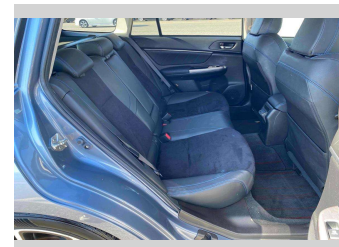

2014 Subaru LEVORG 2.0GT-S EYESIGHT

Purchase Price **$15,990**
Includes GST, Registration & Licensing

Finance may be available on this vehicle. Ask one of our friendly staff for more information.

Gain peace of mind with Mechanical Breakdown Insurance. **Ask us how.**

1. **Top features**
2. » 2 Air Bags
   - » 4 Wheel Drive
   - » 4WD
   - » ABS Braking
   - » Air Con
   - » Alloy Wheels
   - » Auto Lights
   - » Cruise Control
   - » Cruise Control
   - » ESC
   - » Fog Lamps
   - » HID Lighting
   - » Indicator Mirror
   - » Keyless Entry
   - » Keyless Start
   - » Lane Keep Assist
   - » Paddle Shift
   - » Power Mirrors

Body Style
5 door, Station Wagon

Odometer
151,485 km

Engine
2000 cc, Internal Combustion

Fuel Type
Petrol

Transmission
Automatic, All Wheel Drive

Wheels
-

VIN
-

Interior
Black

Safety
-

Reg No.
-

Ext Colour
Blue

History
Ex-Overseas

Seats
5 seats, Cloth/Leather

CO2 Emissions
-

Energy Economy
-

Stock ID: 47343

Regent Car Court | Phone 0276122217 | Email south@regentcars.co.nz
167-169 Clyde Street, Invercargill 9810, New Zealand
www.regentcars.co.nz

★★★★★
4.71 | 714 reviews