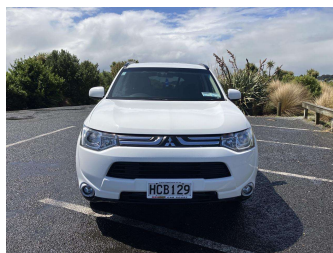

# 2013 Mitsubishi Outlander 2.2D 7 Seater 4WD

Purchase Price

**\$16,990**

Includes GST, Registration & Licensing

Finance may be available on this vehicle. Ask one of our friendly staff for more information.

Body Style

**5 door, SUV**

Odometer

**159,785 km**

Engine

**2268 cc, Boxer engine**

Fuel Type

**Diesel**