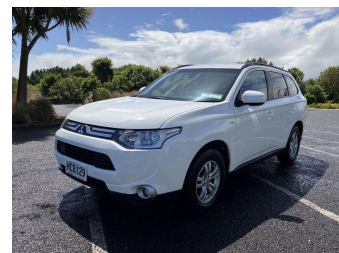

# 2013 Mitsubishi Outlander 2.2D 7 Seater 4WD

Purchase Price

**\$16,990**

Includes GST, Registration & Licensing

Finance may be available on this vehicle. Ask one of our friendly staff for more information.

Body Style

**5 door, SUV**

Odometer

**159,785 km**

Engine

**2268 cc, Boxer engine**

Fuel Type

**Diesel**