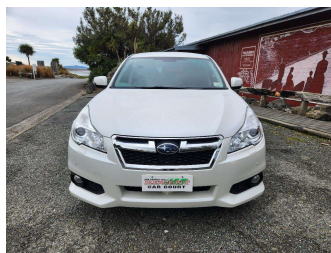

# 2013 Subaru Legacy Touring Wagon 2.5i Eyesight

**Purchase Price** **\$14,990**  
Includes GST, Registration & Licensing

Finance may be available on this vehicle. Ask one of our friendly staff for more information.

Body Style  
**5 door, Station Wagon**

Odometer  
**122,810 km**

Engine  
**2500 cc, Internal Combustion**

Fuel Type  
**Petrol**

Transmission  
**Automatic, All Wheel Drive**

Wheels  
-

VIN  
**7AT0GF0BX24016097**