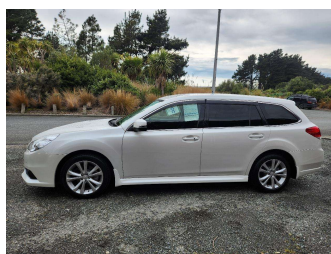

# 2013 Subaru Legacy Touring Wagon 2.5i Eyesight

**Purchase Price** **\$14,990**  
Includes GST, Registration & Licensing

Finance may be available on this vehicle. Ask one of our friendly staff for more information.

Body Style  
**5 door, Station Wagon**

Odometer  
**122,810 km**

Engine  
**2500 cc, Internal Combustion**

Fuel Type  
**Petrol**

Transmission  
**Automatic, All Wheel Drive**

Wheels  
-

VIN  
**7AT0GF0BX24016097**