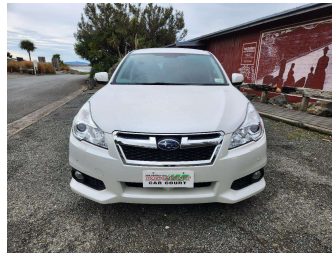

2013 Subaru Legacy Touring Wagon 2.5i Eyesight

Purchase Price **\$14,990**
Includes GST, Registration & Licensing

Finance may be available on this vehicle. Ask one of our friendly staff for more information.

Body Style
5 door, Station Wagon

Odometer
122,810 km

Engine
2500 cc, Internal Combustion

Fuel Type
Petrol

Transmission
Automatic, 4WD

Wheels
-

VIN
7AT0GF0BX24016097

Interior
Black