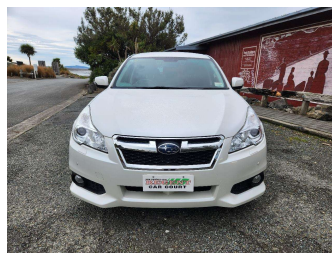

# 2013 Subaru Legacy Touring Wagon 2.5i Eyesight

**Purchase Price** **\$14,990**  
Includes GST, Registration & Licensing

Finance may be available on this vehicle. Ask one of our friendly staff for more information.

Body Style  
**5 door, Station Wagon**

Odometer  
**122,810 km**

Engine  
**2500 cc, Internal Combustion**

Fuel Type  
**Petrol**

Transmission  
**Automatic, 4WD**

Wheels  
-

VIN  
**7AT0GF0BX24016097**

Interior  
**Black**