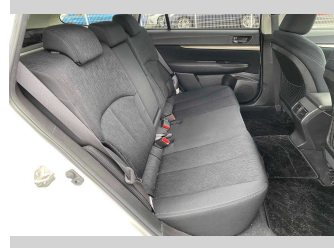

2013 Subaru Legacy Touring Wagon 2.5i Eyesight

Purchase Price **$14,990**
Includes GST, Registration & Licensing

Finance may be available on this vehicle. Ask one of our friendly staff for more information.

Gain peace of mind with Mechanical Breakdown Insurance. **Ask us how.**

Top features

- » 2 Air Bags
- » 4WD
- » ABS Braking
- » Air Con
- » Alloy Wheels
- » Auto Lights
- » CD Player
- » Corner Sensor
- » ESC
- » Fog Lamps
- » Indicator Mirror
- » Keyless Entry
- » Keyless Start
- » Lane Keep Assist
- » Paddle Shift
- » Power Mirrors
- » Power Steering
- » Pre-crash Safety

Body Style
5 door, Station Wagon

Odometer
122,810 km

Engine
2500 cc, Internal Combustion

Fuel Type
Petrol

Transmission
Automatic, 4WD

Wheels
-

VIN
7AT0GF0BX24016097

Interior
Black

Safety

Based on 2023 UCSR rating for 09-14 models

Reg No.
-

Ext Colour
White

History
Ex-Overseas

Seats
5 seats, Cloth

CO2 Emissions
★★★★☆
181 grams/km

Energy Economy
★★☆☆☆
Annual fuel cost of $3,020
7.7L per 100km

Cost per year is an estimate based on petrol price of $2.80 per litre and an average distance of 14000 km. Emissions and Energy Economy figures standardised to 3P WLTP.

Stock ID: 47135

Regent Car Court | Phone 0276122217 | Email south@regentcars.co.nz
167-169 Clyde Street, Invercargill 9810, New Zealand
www.regentcars.co.nz

★★★★★
4.71 | 705 reviews