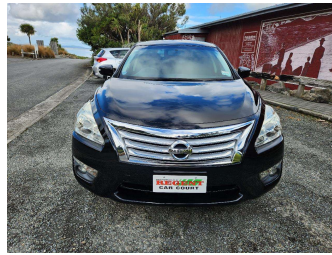

2014 Nissan Teana 250XE

Purchase Price **\$13,990**
Includes GST, Registration & Licensing

Finance may be available on this vehicle. Ask one of our friendly staff for more information.

Gain peace of mind with Mechanical Breakdown Insurance. **Ask us how.**

Body Style
4 door, Sedan

Odometer
128,408 km

Engine
2500 cc, Internal Combustion

Fuel Type
Petrol

Transmission
Automatic

Wheels
-

VIN
7AT0DH71X24005208

Interior
Black