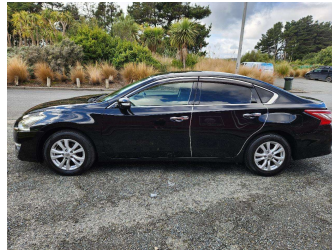

2014 Nissan Teana 250XE

Purchase Price **\$13,990**
Includes GST, Registration & Licensing

Finance may be available on this vehicle. Ask one of our friendly staff for more information.

Gain peace of mind with Mechanical Breakdown Insurance. **Ask us how.**

Body Style
4 door, Sedan

Odometer
128,408 km

Engine
2500 cc, Internal Combustion

Fuel Type
Petrol

Transmission
Automatic

Wheels
-

VIN
7AT0DH71X24005208

Interior
Black