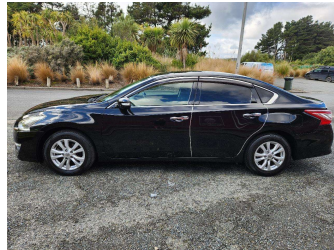

2014 Nissan Teana 250XE

Purchase Price **\$13,990**
Includes GST, Registration & Licensing

Finance may be available on this vehicle. Ask one of our friendly staff for more information.

Gain peace of mind with Mechanical Breakdown Insurance. **Ask us how.**

Body Style
4 door, Sedan

Odometer
128,408 km

Engine
2500 cc, Internal Combustion

Fuel Type
Petrol

Transmission
Automatic

Wheels
-

VIN
7AT0DH71X24005208

Interior
Black