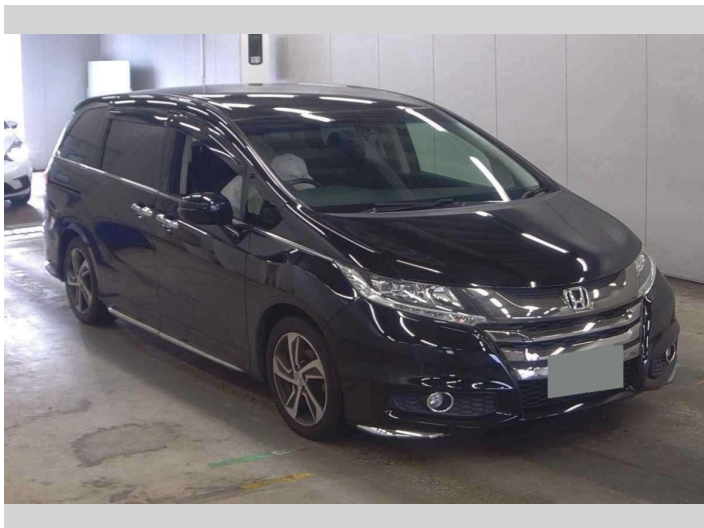

# 2015 Honda Odyssey Absolute

**Purchase Price** **\$14,990**  
Includes GST, Registration & Licensing

Finance may be available on this vehicle. Ask one of our friendly staff for more information.

Gain peace of mind with Mechanical Breakdown Insurance. **Ask us how.**

Body Style  
**5 door, Van**

Odometer  
**155,042 km**

Engine  
**2400 cc, Internal Combustion**

Fuel Type  
**Petrol**

Transmission  
**Automatic**

Wheels  
-

VIN  
-

Interior  
**Black**