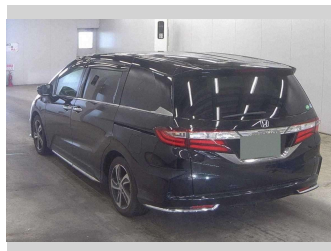

# 2015 Honda Odyssey Absolute

**Purchase Price** **\$14,990**  
Includes GST, Registration & Licensing

Finance may be available on this vehicle. Ask one of our friendly staff for more information.

Gain peace of mind with Mechanical Breakdown Insurance. **Ask us how.**

Body Style  
**5 door, Van**

Odometer  
**155,042 km**

Engine  
**2400 cc, Internal Combustion**

Fuel Type  
**Petrol**

Transmission  
**Automatic**

Wheels  
-

VIN  
-

Interior  
**Black**