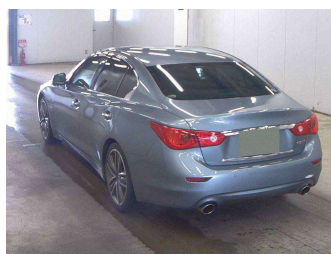

2014 Nissan Skyline 350 GT Hybrid

Purchase Price **\$18,990**
Includes GST, Registration & Licensing

Finance may be available on this vehicle. Ask one of our friendly staff for more information.

Gain peace of mind with Mechanical Breakdown Insurance. **Ask us how.**

Top features

- » 3 Full Seat Belts In R...
- » 6 Air Bags
- » ABS Braking
- » Air Con
- » Alloy Wheels
- » Cam Chain
- » CD Player
- » Child Seat Anchor Poin...
- » Fog Lamps
- » Indicator Mirror
- » ISOFIX Child Seat Anch...
- » Keyless Entry
- » Keyless Start
- » Leather Seats
- » Power Mirrors
- » Power Steering
- » Pre-crash Safety
- » Remote Central Locking

| | | | |
|--------------|------------------------|----------------|-------------------------|
| Body Style | 4 door, Sedan | Reg No. | - |
| Odometer | 113,000 km | Ext Colour | Blue |
| Engine | 3500 cc, Hybrid | History | - |
| Fuel Type | Hybrid | Seats | 5 seats, Leather |
| Transmission | Automatic | CO2 Emissions | - |
| Wheels | - | Energy Economy | - |
| VIN | - | | |
| Interior | Black | | |
| Safety | - | | |